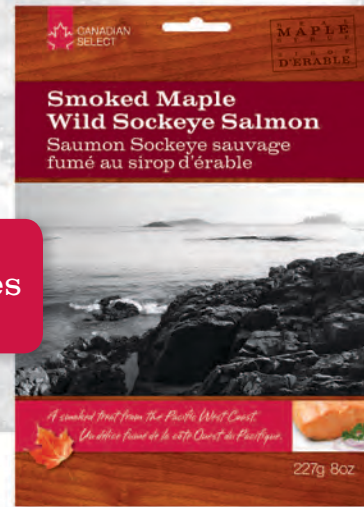

## Wild Smoked Salmon — a classic Canadian delicacy

*A smoked treat from the Pacific West Coast!*

From the beautiful, rugged Pacific West Coast comes the best wild salmon in the world. Natural wood smoked and lightly seasoned.

Packaging  
that celebrates  
Canada!

Shrimp,  
Lobster, and  
Sockeye  
Salmon Pâté  
Gift Packs

Smoked Wild Sockeye, Maple and Pink  
Salmon 4oz, 8oz and 16oz Sleeves

CANADIAN SELECT  
ENTERPRISES LTD.