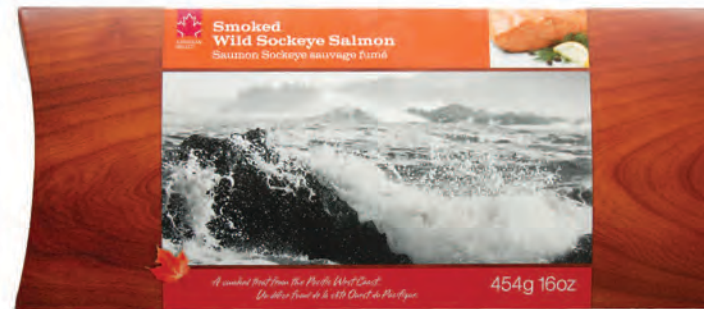

## Wild Smoked Salmon — a classic Canadian delicacy

*A smoked treat from the Pacific West Coast!*

From the beautiful, rugged Pacific West Coast comes the best wild salmon in the world. Natural wood smoked and lightly seasoned.

Packaging  
that celebrates  
Canada!

Shrimp,  
Lobster, and  
Sockeye  
Salmon Pâté  
Gift Packs

Smoked Wild Sockeye, Maple and Pink  
Salmon 4oz, 8oz and 16oz Sleeves

CANADIAN SELECT  
ENTERPRISES LTD.