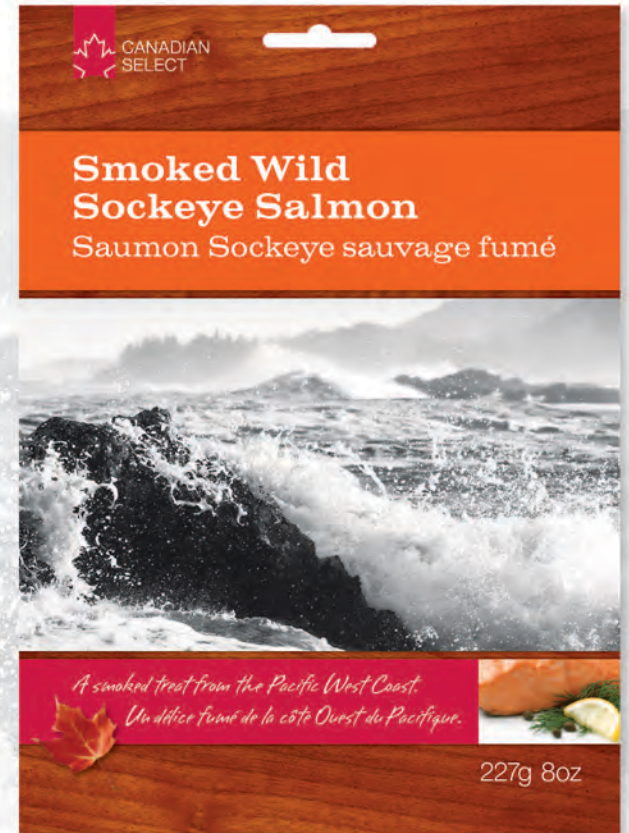

## Wild Smoked Salmon — a classic Canadian delicacy

*A smoked treat from the Pacific West Coast!*

From the beautiful, rugged Pacific West Coast comes the best wild salmon in the world. Natural wood smoked and lightly seasoned.

Packaging  
that celebrates  
Canada!

Shrimp,  
Lobster, and  
Sockeye  
Salmon Pâté  
Gift Packs

Smoked Wild Sockeye, Maple and Pink  
Salmon 4oz, 8oz and 16oz Sleeves

CANADIAN SELECT  
ENTERPRISES LTD.